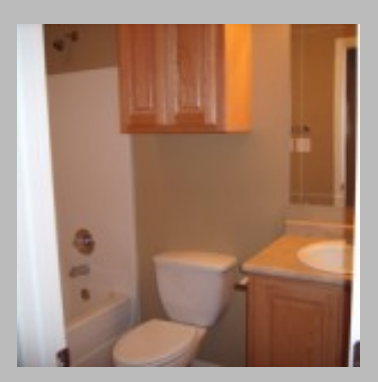

Features

Air Conditioning, All Electric, Carpet, Ceiling Fans, Dishwasher, Microwave, Patio, pet, Public Transportation, Refrigerator, Smoke Detector, Stove, Unfurnished, Washer/Dryer Connection

Description

New Duplex located north of Purvis, MS, just off Hwy 589. Convenient to town with comfort of country living. Large closets, covered front & back porch and so much more.